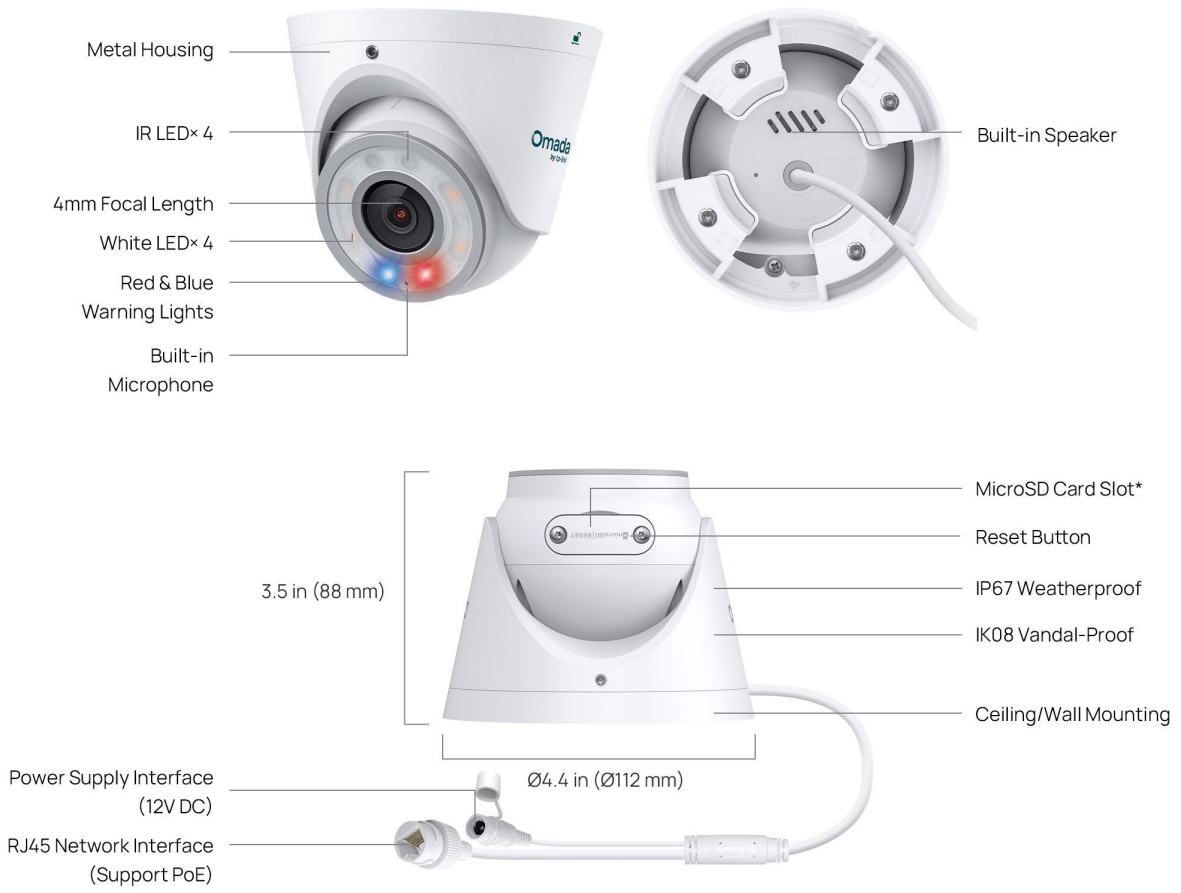

Omada Security Camera | Datasheet

Omada 8MP Turret

Omada 8MP Turret PoE Security Camera

Highlights

- 4K (8MP) Ultra HD and Full-Color Night Vision
- Red & Blue Flashing Lights and Siren
- Secure Remote Control via App
- Human/Vehicle/Pet Detection
- Flexible Local Storage
- Smart IR & Color Night Vision Switch
- IP67 Weatherproof and IK08 Vandal Proof
- All-Metal Housing
- H.265+ Compression Technology

Feature Descriptions

4K 8MP Ultra HD

See every detail—faces, license plates, and critical moments—with precision clarity.

Full-Color, Day and Night

Built-in spotlights reveal true colors and accurate details 24/7.

Flexible Local Storage

Supports onboard microSD* (up to 512 GB) or NVR storage for local recording.

Red & Blue Flashing Lights and Siren

Actively deter intruders to protect you and your property.

Person/Vehicle/Pet Detection

Smartly identifies people, vehicles, and pets, reducing false notifications.

Two-Way Audio

Talk to visitors or scare off intruders via the app, using the built-in mic and speaker.

Build Features

Specifications