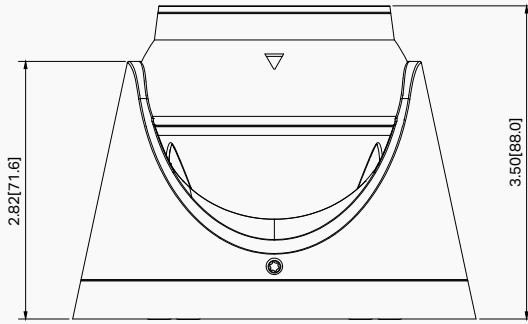

Dimensions

Unit: inch [mm]

*The microSD card is not included in the package.

Specifications are subject to change without notice. All brands and product names are trademarks or registered trademarks of their respective holders. © 2026 TP-Link