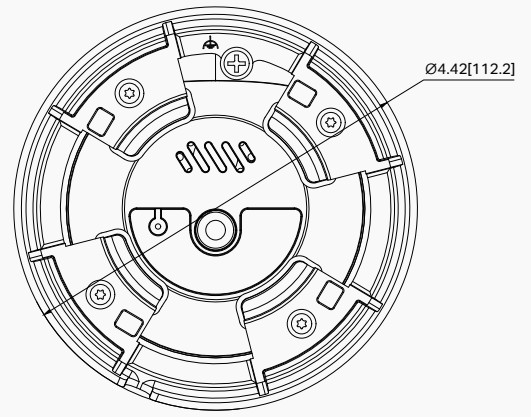

Dimensions

Unit: inch [mm]

*The microSD card is not included in the package.

Specifications are subject to change without notice. All brands and product names are trademarks or registered trademarks of their respective holders. © 2026 TP-Link